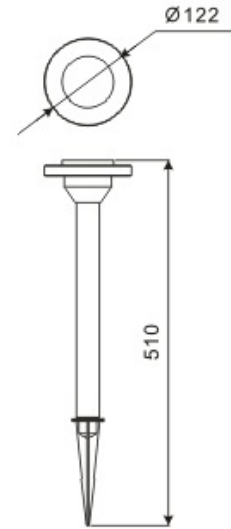

# LED Exterior Lighting – LR-E00011

Model No.	LR-E00011
LED Type	SMD 3528
LED Q'TY.	3*18
Beam Angle	-
Minimum luminous flux(lm)	3*90
Voltage	12V AC/DC
LED Watt	3*1.4W
Environmental Temperature	- 20~60°C
Environmental Humidity	0%-95%
Safety Class	III
Safety Type	IP44
Material	Aluminium
Driver	Exterior incl